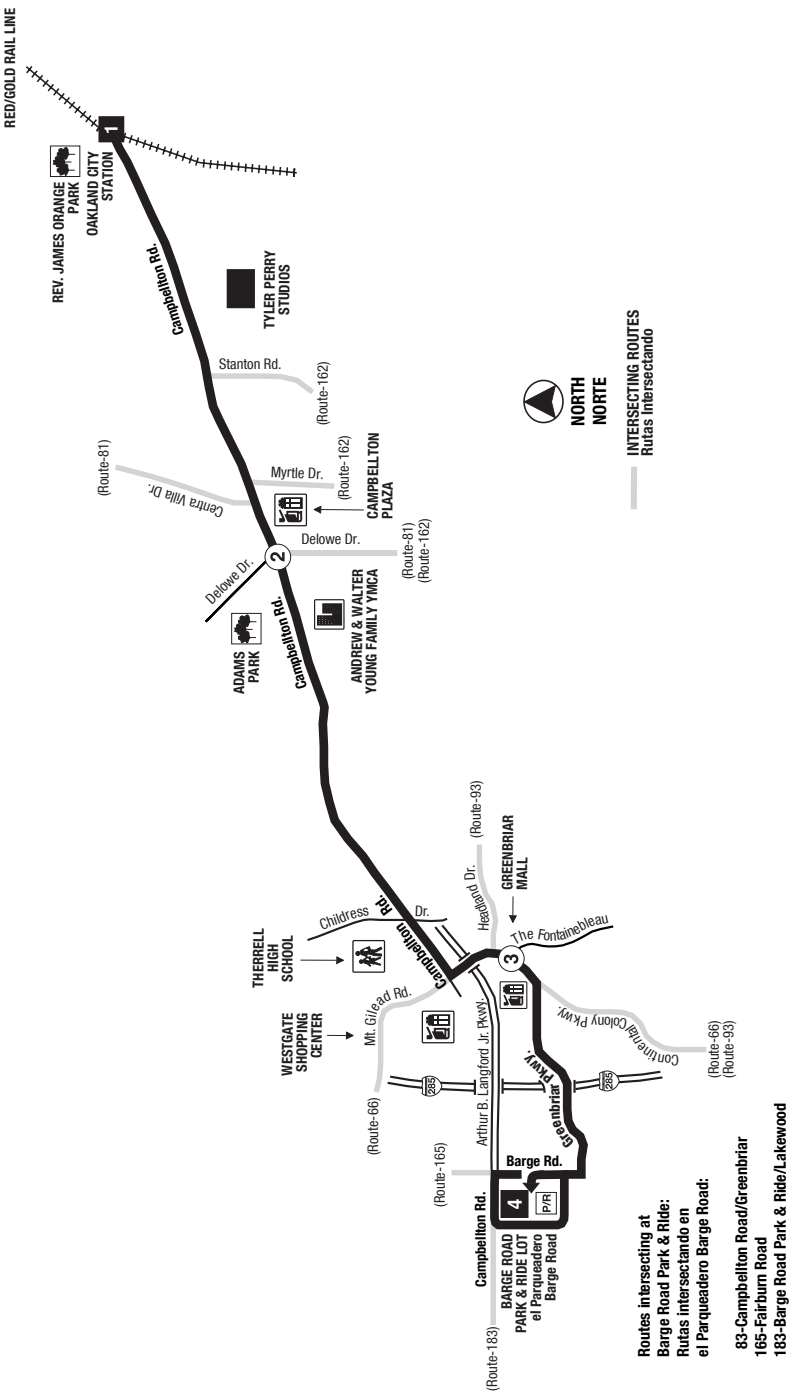

83 SATURDAY, SUNDAY & HOLIDAY - SABADO, DOMINGO Y DIAS FESTIVOS

Leave: - Salida:
Barge Rd.
Park/Ride Lot

Greenbriar Pkwy & The Fontainebleau

Campbellton Rd. & Delowe Dr.

Arrive: - Llegada:
Oakland City Station

4 **3** **2** **1**

Leave: - Salida:
Oakland City Station

Campbellton Rd. & Delowe Dr.

Greenbriar Pkwy & The Fontainebleau

Arrive: - Llegada:
Barge Rd.
Park/Ride Lot

1 **2** **3** **4**

EASTBOUND - DIRECCION ESTE				WESTBOUND - DIRECCION OESTE			
5:07	5:14	5:23	5:30	5:45	5:51	5:58	6:04
5:22	5:29	5:38	5:45	6:00	6:06	6:13	6:19
5:37	5:44	5:53	6:00	6:15	6:21	6:28	6:34
5:52	5:59	6:08	6:15	6:30	6:36	6:43	6:49
6:07	6:14	6:23	6:30	6:45	6:51	6:58	7:04
6:22	6:29	6:38	6:45	7:00	7:06	7:13	7:19
6:37	6:44	6:53	7:00	7:15	7:21	7:28	7:34
6:52	6:59	7:08	7:15	7:30	7:36	7:43	7:49
7:07	7:14	7:23	7:30	7:45	7:51	7:58	8:04
7:22	7:29	7:38	7:45	8:00	8:06	8:13	8:19
7:37	7:44	7:53	8:00	8:15	8:21	8:28	8:34
7:52	7:59	8:08	8:15	8:30	8:36	8:43	8:49
8:07	8:14	8:23	8:30	8:45	8:51	8:58	9:04
8:22	8:29	8:38	8:45	9:00	9:07	9:17	9:23
8:36	8:43	8:52	9:00	9:15	9:22	9:32	9:38
8:49	8:56	9:07	9:15	9:30	9:37	9:47	9:53
9:03	9:11	9:22	9:30	9:45	9:52	10:02	10:08
9:18	9:26	9:37	9:45	10:00	10:07	10:17	10:23

Trips operate every 15 minutes - Viajes operan cada 15 minutos

4:33	4:41	4:52	5:00	4:45	4:52	5:02	5:08
4:48	4:56	5:07	5:15	5:00	5:07	5:17	5:23
5:03	5:11	5:22	5:30	5:15	5:22	5:32	5:38
5:18	5:26	5:37	5:45	5:30	5:37	5:47	5:53
5:33	5:41	5:52	6:00	5:45	5:52	6:02	6:08
5:48	5:56	6:07	6:15	6:00	6:07	6:17	6:23
6:03	6:11	6:22	6:30	6:15	6:22	6:32	6:38
6:19	6:27	6:37	6:45	6:30	6:38	6:49	6:55
6:34	6:42	6:52	7:00	6:45	6:53	7:04	7:10
6:49	6:57	7:07	7:15	7:00	7:08	7:19	7:25
7:04	7:12	7:22	7:30	7:15	7:23	7:34	7:40
7:19	7:27	7:37	7:45	7:30	7:38	7:49	7:55
7:34	7:42	7:52	8:00	7:45	7:53	8:04	8:10
7:49	7:57	8:07	8:15	8:00	8:08	8:19	8:25
8:04	8:12	8:22	8:30	8:15	8:23	8:34	8:40
8:19	8:27	8:37	8:45	8:30	8:38	8:49	8:55
8:35	8:43	8:53	9:00	8:45	8:53	9:04	9:10
8:57	9:04	9:13	9:20	9:00	9:06	9:15	9:21
9:17	9:24	9:33	9:40	9:15	9:21	9:30	9:36
9:37	9:44	9:53	10:00	9:35	9:41	9:50	9:56
9:57	10:04	10:13	10:20	9:55	10:01	10:10	10:16
10:17	10:24	10:33	10:40	10:15	10:21	10:30	10:36
10:37	10:44	10:53	11:00	10:35	10:41	10:50	10:56
10:57	11:04	11:13	11:20	10:55	11:01	11:10	11:16
11:17	11:24	11:33	11:40	11:15	11:21	11:30	11:36
11:37	11:44	11:53	12:00	11:35	11:41	11:50	11:56
11:57	12:04	12:13	12:20	11:55	12:01	12:10	12:16
12:17	12:24	12:33	12:40	12:15	12:21	12:30	12:36
12:37	12:44	12:53	1:00	12:35	12:41	12:50	12:56
12:57	1:04	1:13	1:20	12:55	1:01	1:10	1:16
				1:15	1:21	1:30	1:36
				1:35	1:41	1:50	1:56

All trips are Lift Equipped. Tenemos levante motorizado en todos los autobuses. P.M. times are shown in Bold - Tiempo P.M. está en letras negritas.

83 MONDAY THRU FRIDAY - DE LUNES A VIERNES

Leave: - Salida:
Barge Rd.
Park/Ride Lot

Greenbriar Pkwy & The Fontainebleau

Campbellton Rd. & Delowe Dr.

Arrive: - Llegada:
Oakland City Station

4 **3** **2** **1**

Leave: - Salida:
Oakland City Station

Campbellton Rd. & Delowe Dr.

Greenbriar Pkwy & The Fontainebleau

Arrive: - Llegada:
Barge Rd.
Park/Ride Lot

1 **2** **3** **4**